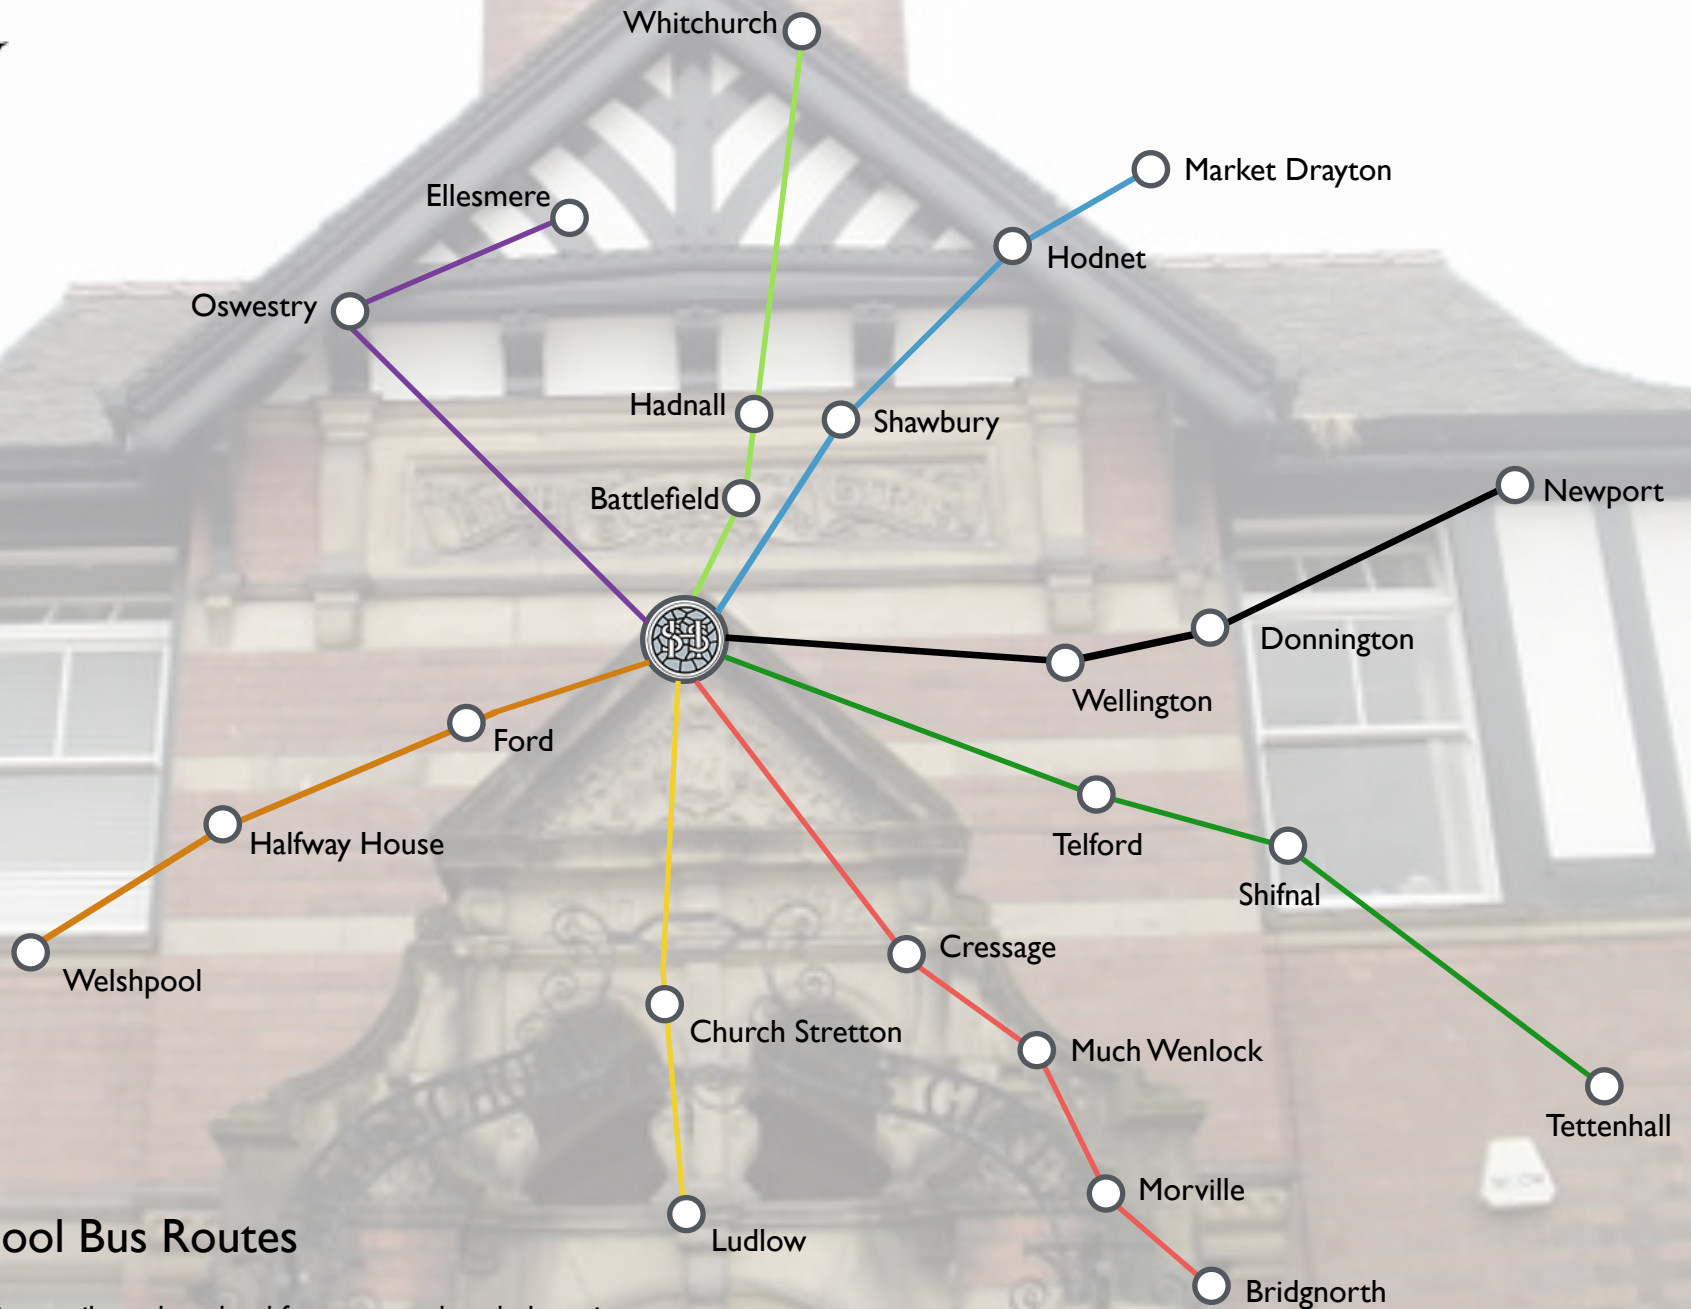

SHREWSBURY
HIGH SCHOOL

G D S T

Shrewsbury High School Bus Routes

We provide eight bus routes bringing pupils to the school from across the whole region.

Shrewsbury High School

— Route 1: Church Stretton, Ludlow

— Route 2: Oswestry, Ellesmere

— Route 3: Tettenhall, Shifnal, Telford

— Route 4: Bridgnorth, Much Wenlock, Cressage, Morville

— Route 5: Market Drayton, Hodnet, Shawbury

— Route 6: Welshpool, Halfway House, Ford

— Route 7: Newport, Donnington, Wellington

— Route 8: Whitchurch, Hadnall, Battlefield